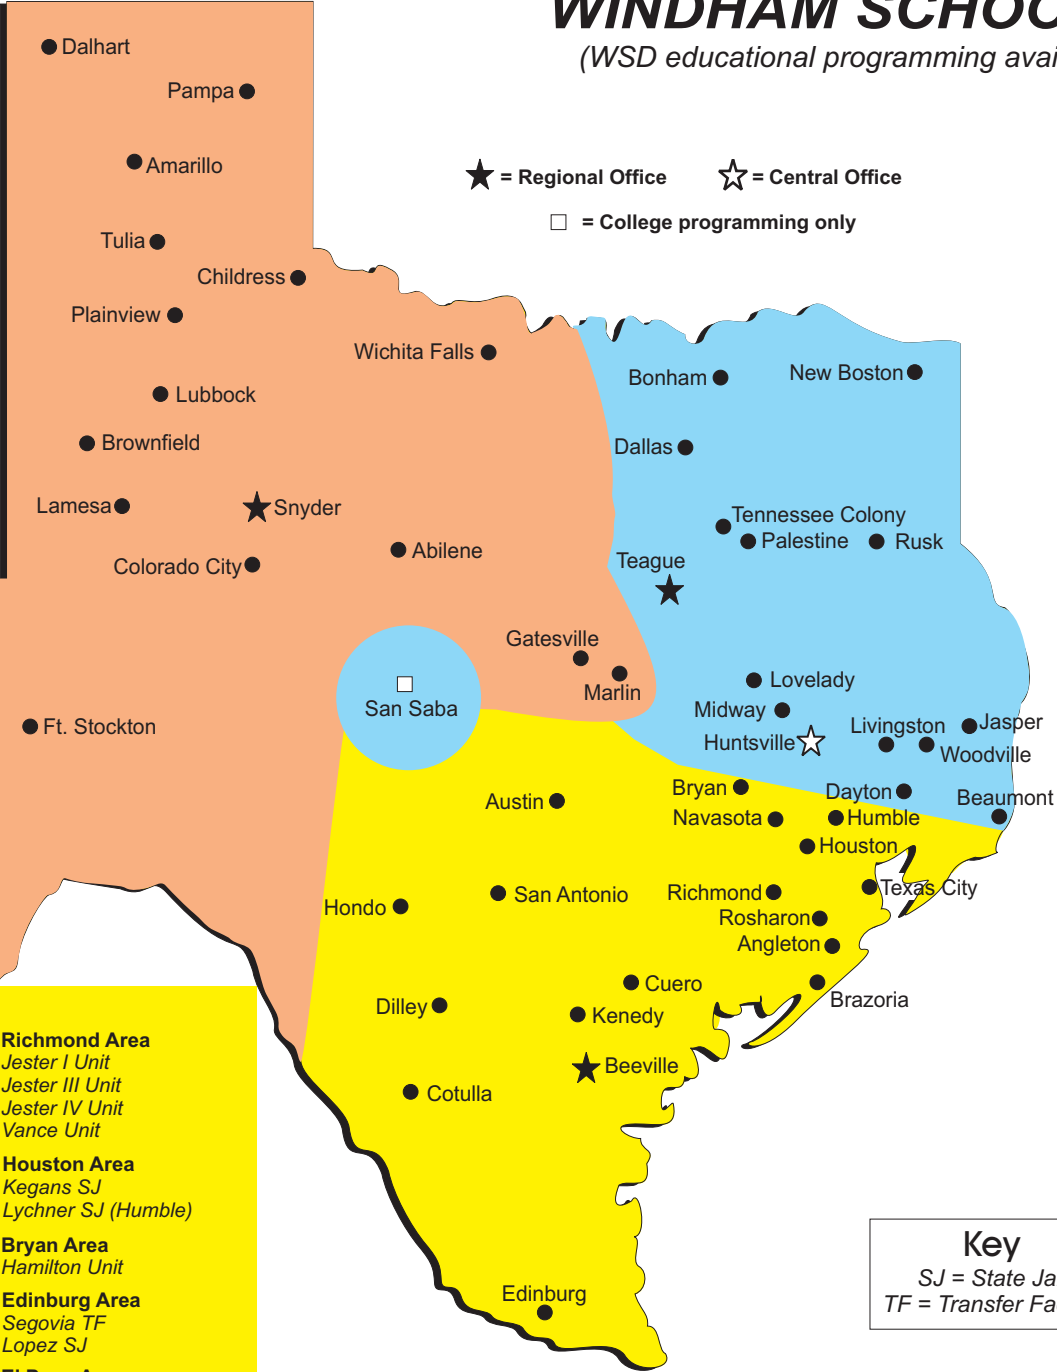

WINDHAM SCHOOL DISTRICT

(WSD educational programming available at these locations)

- WEST TEXAS**
- Abilene Area**
Robertson Unit
Middleton TF
 - Panhandle Area**
Clements Unit
Neal Unit
Dalhart Unit (Dalhart)
Jordan Unit (Pampa)
Roach Unit (Childress)
Wheeler SJ (Plainview)
Tulia TF (Tulia)
Formby SJ (Plainview)
 - Lubbock Area**
Montford Psychiatric
Rudd TF (Brownfield)
 - Wichita Falls Area**
Allred Unit
 - Snyder Area**
Daniel Unit
Smith Unit (Lamesa)
Wallace Unit (Colorado City)
Ware TF (Colorado City)
 - Gatesville Area**
Crain Unit
Hilltop Unit
Hughes Unit
Mountain View Unit
Murray Unit
Marlin Unit
Woodman SJ
Hobby Unit (Marlin)
 - Ft. Stockton Area**
Lynaugh Unit
Ft. Stockton Unit

- NORTH TEXAS**
- Beaumont Area**
Stiles Unit
Gist SJ
 - Dayton Area**
Hightower Unit
Plane SJ
Henley SJ
 - Dallas Area**
Hutchins SJ (Dallas)
Cole SJ (Bonham)
Moore TF (Bonham)
Telford Unit (New Boston)
 - Huntsville Area**
Ellis Unit
Estelle Unit
Goree Unit
Holliday TF
Huntsville Unit
Wynne Unit
Ferguson Unit (Midway)
Eastham Unit (Lovelady)
 - Livingston Area**
Polunsky Unit
Lewis Unit (Woodville)
Goodman TF (Jasper)
 - Palestine Area**
Beto Unit (Tennessee Colony)
Powledge Unit
Coffield Unit (Tennessee Colony)
Gurney TF (Tennessee Colony)
Michael Unit (Tennessee Colony)
Boyd Unit (Teague)
Hodge MROP (Rusk)
 - San Saba Area**
San Saba TF